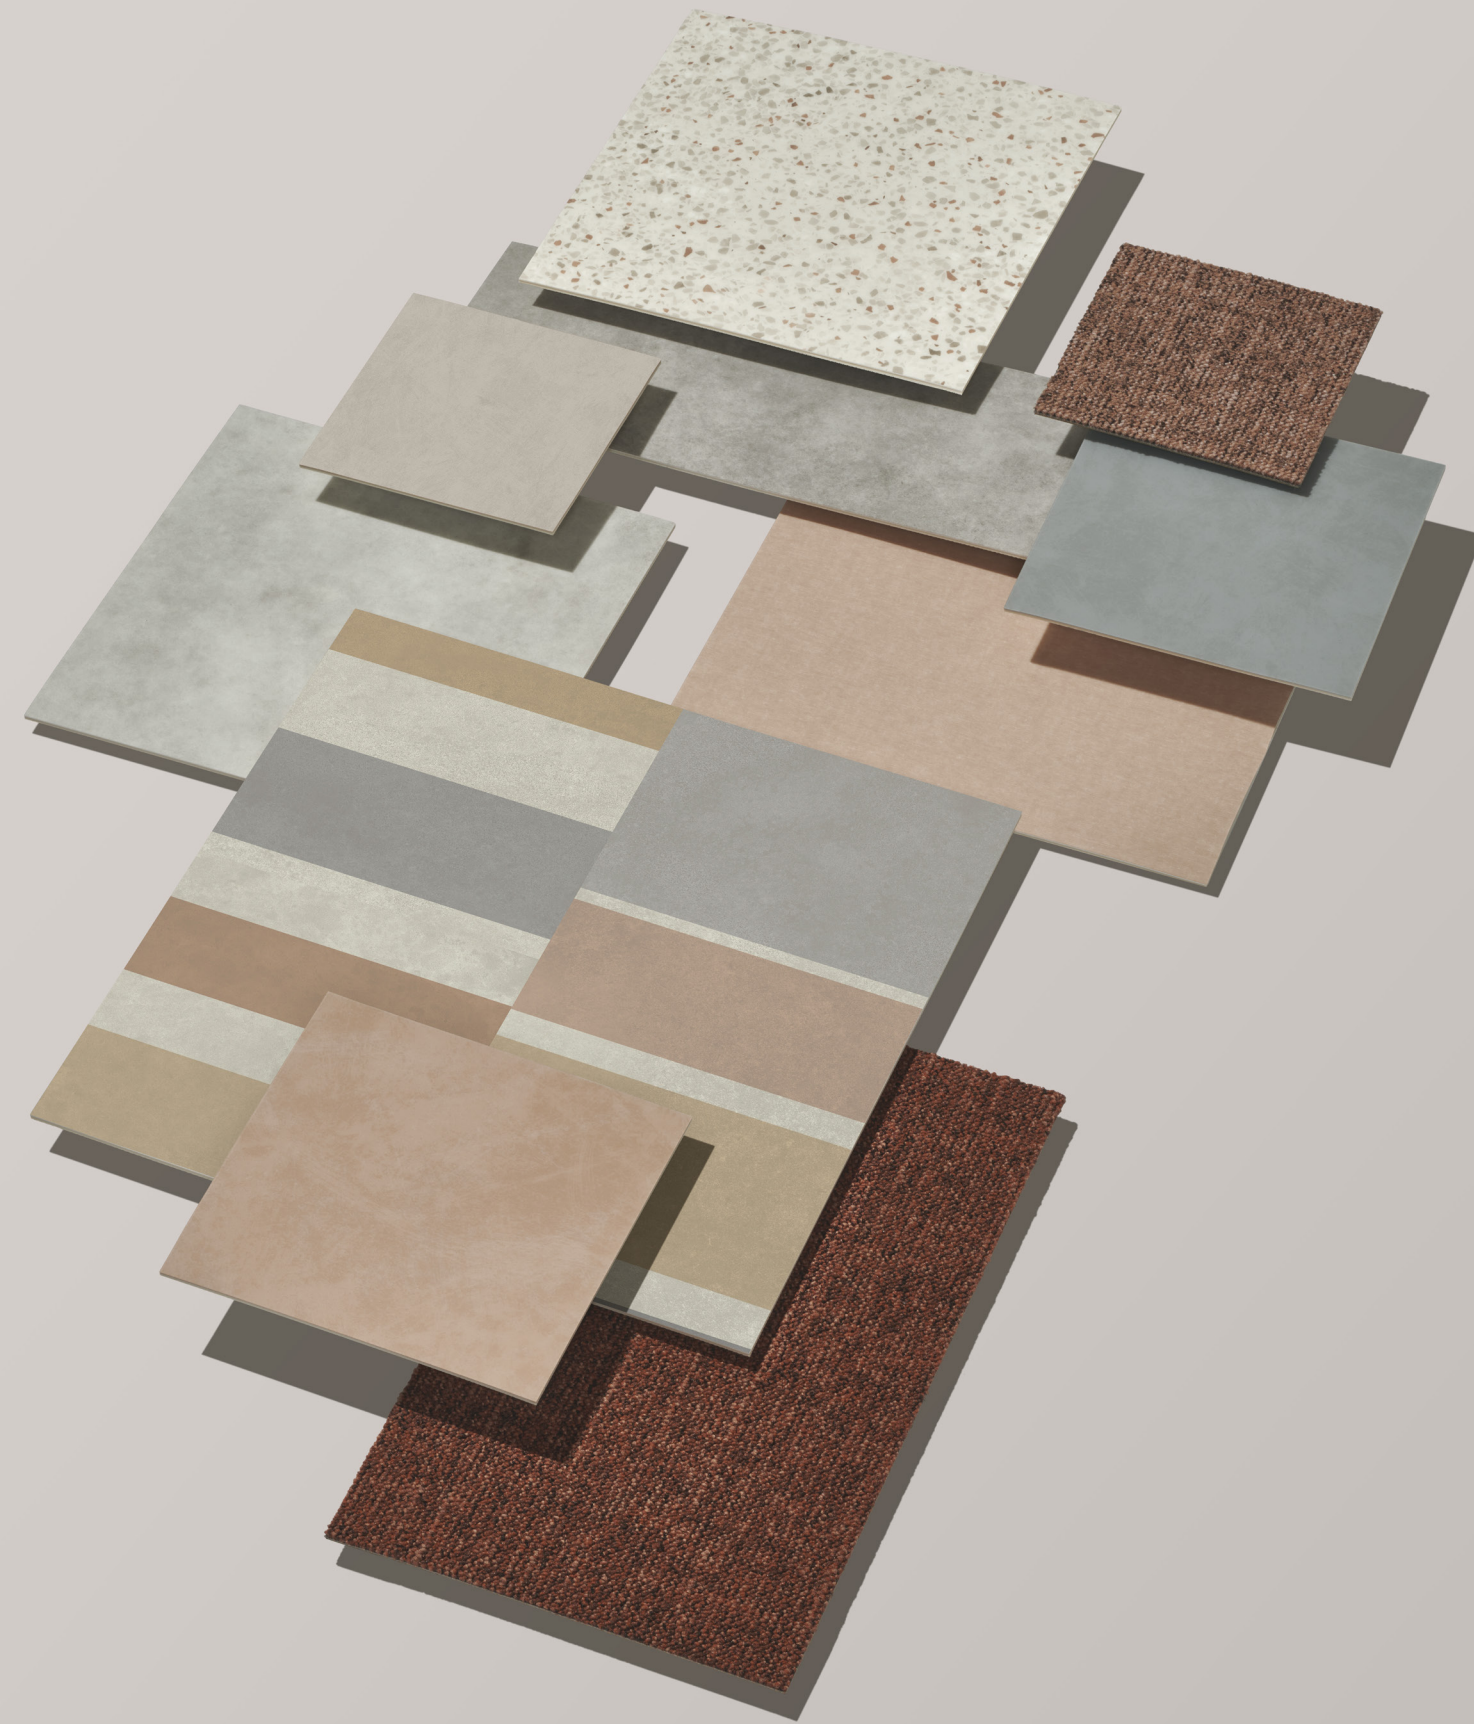

Our pioneering take-back and recycling programme ReStart® drives our circular journey, diverting both carpet and luxury vinyl tile flooring material from landfill to significantly reduce our environmental impact. Made in France at our factory powered by green energy, iD Square Loose-Lay is partly made from recycled content and is recyclable through ReStart®, with offcuts and post-use tiles collected, disassembled and remade into new Tarkett floors at our recycling centre in Europe.

Create for Wellbeing

Offering the highest performance on the market, our Class A in-room acoustic insulation dampens noise levels, enhancing a feeling of calm. By reducing impact sound transmission between floors, we also improve workplace concentration, productivity and relaxation – all of which boosts mental and physical wellness and contributes to a healthier work environment.