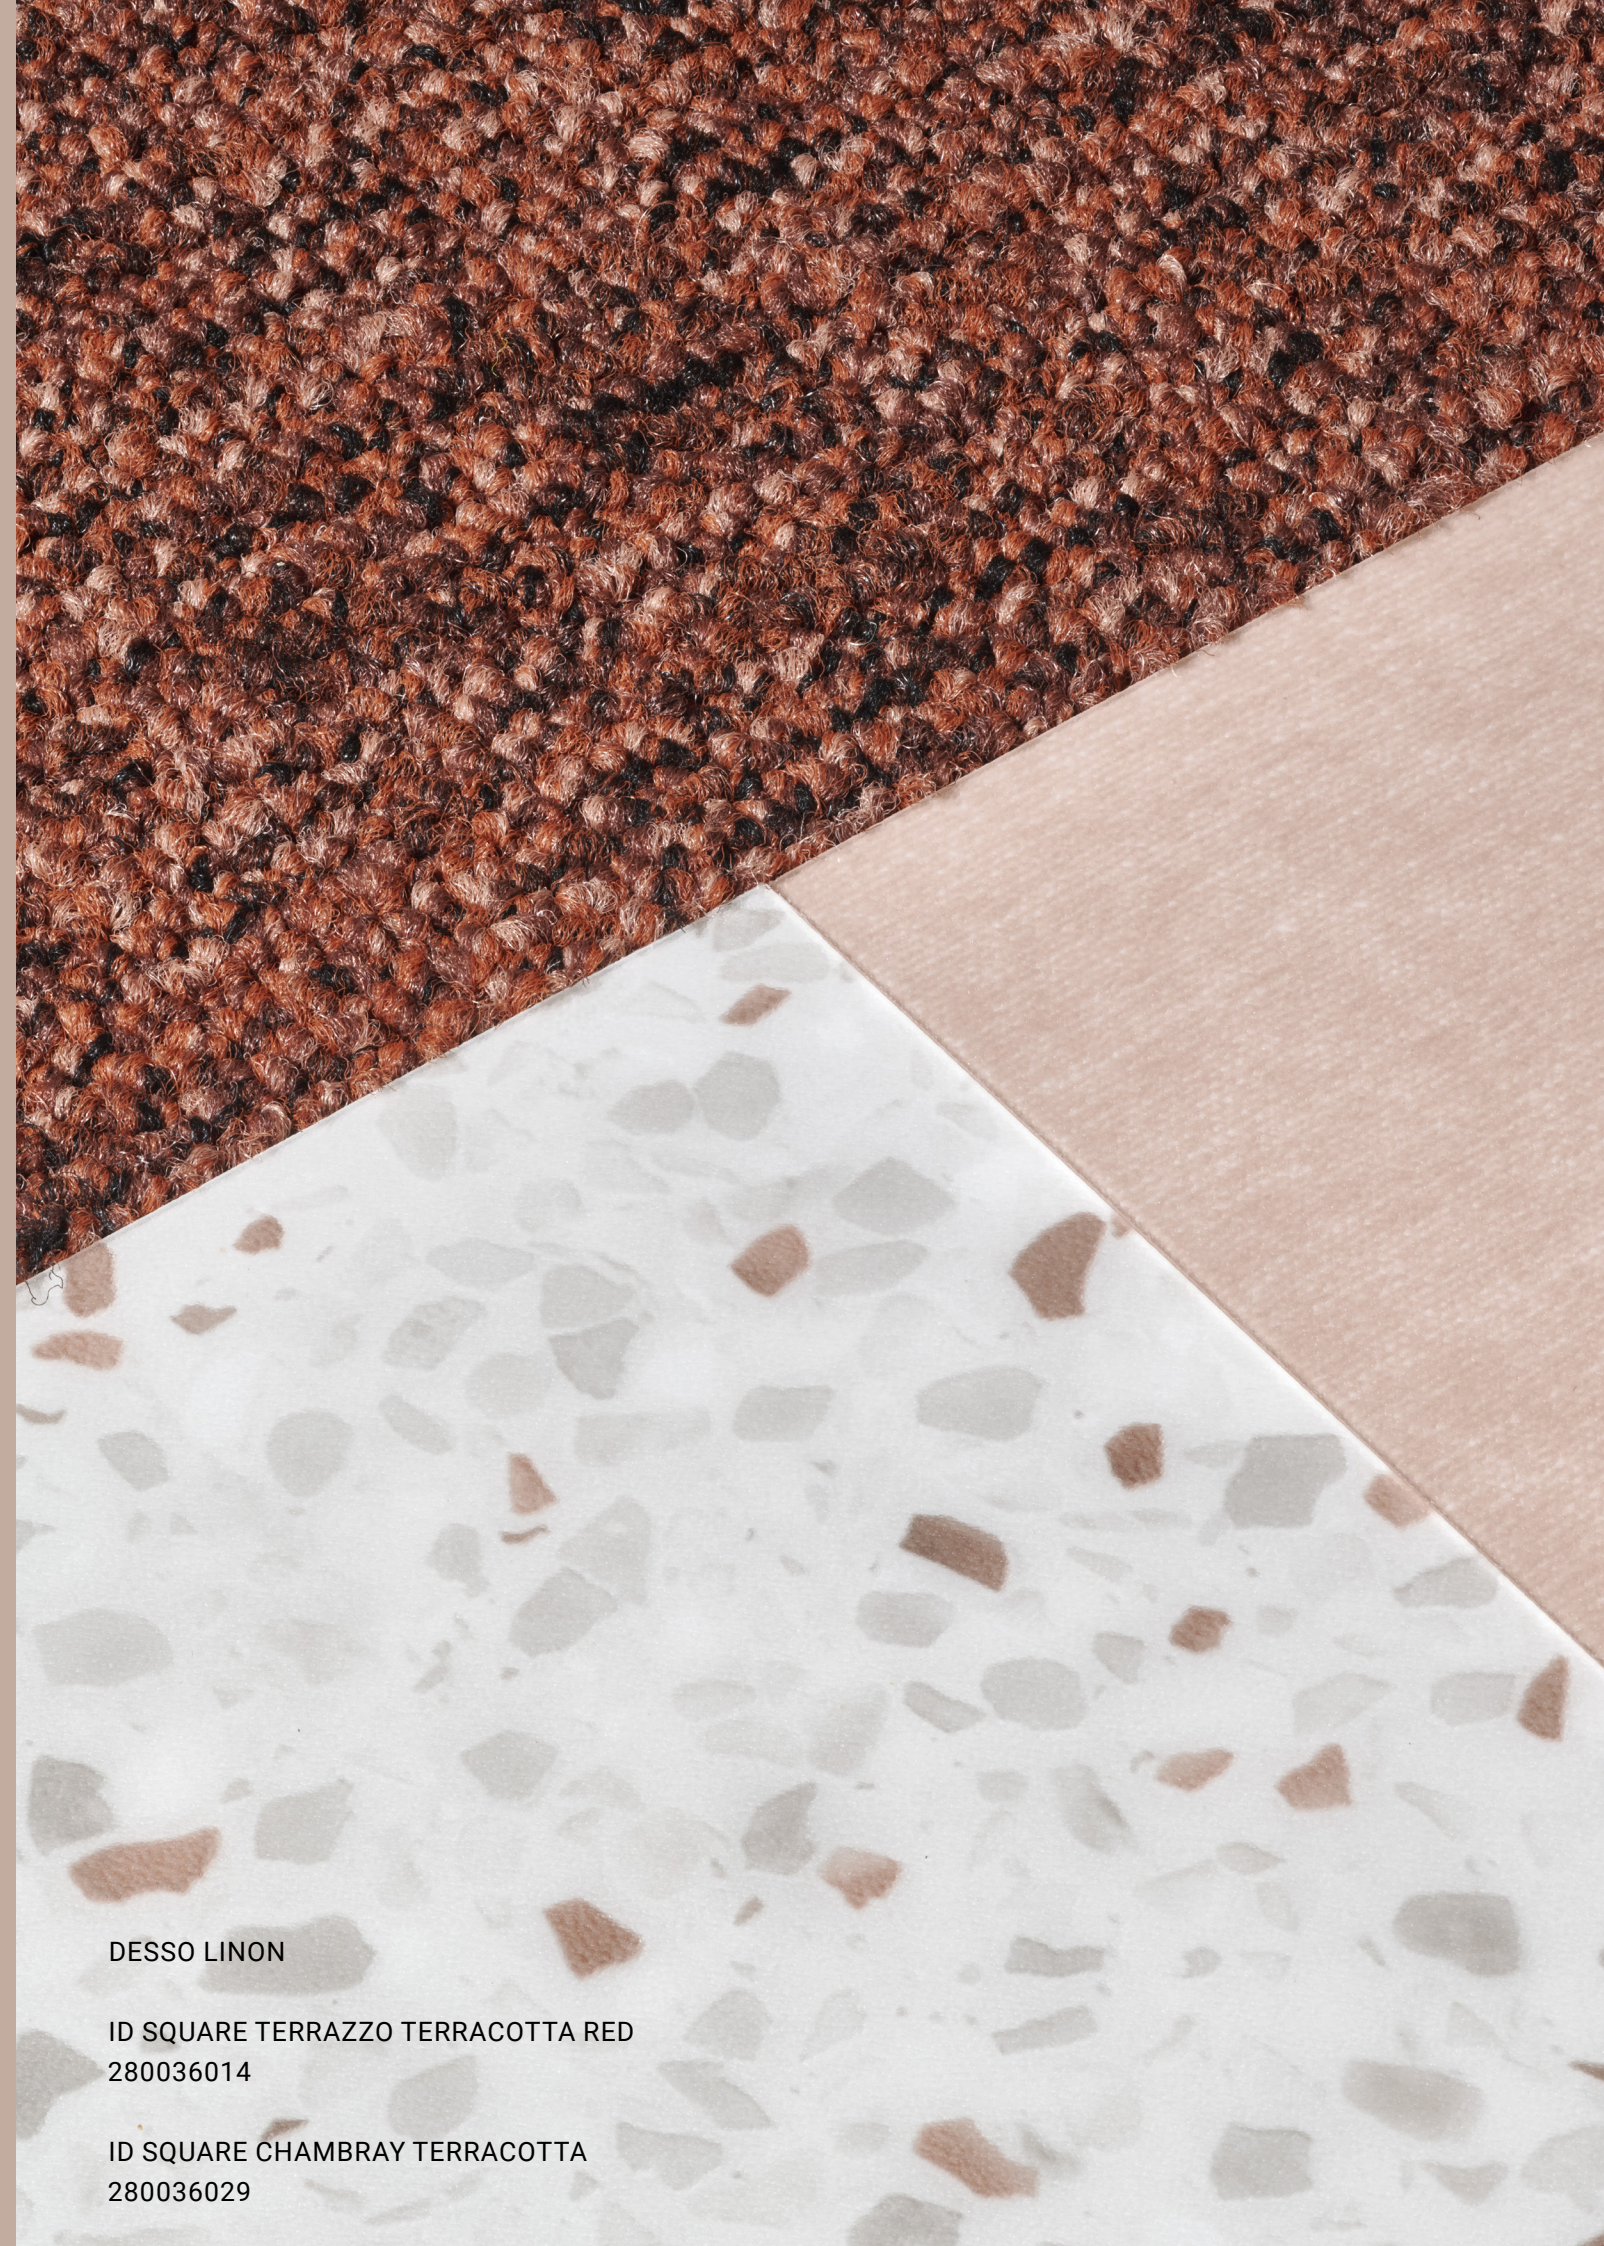

Loose-Lay Installation

Our adhesive-free tiles are easy to install, with minimal preparation, and just as easy to remove, offering quick access to the technical subfloor. Benefitting from simple, low-cost maintenance and repair, the design allows for the quick change of single tiles and planks, which are suitable for use on raised floors.

Carpet Match

Crafted by our in-house design studio, iD Square Loose-Lay provides seamless integration with DESSO carpet. Thanks to the tiles' similar height – any slight difference will be less than 2.5 mm* – our products work together without the need for transition strips. Enabling effortless office design, use colour and pattern to denote zones, define walkways and enhance transitional areas for multifunctional work environments.

*We advise keeping a height difference of maximum 2.5 mm between carpet tiles and LVT, to avoid strips or levelling.

DESSO LINON

ID SQUARE TERRAZZO TERRACOTTA RED
280036014

ID SQUARE CHAMBRAY TERRACOTTA
280036029