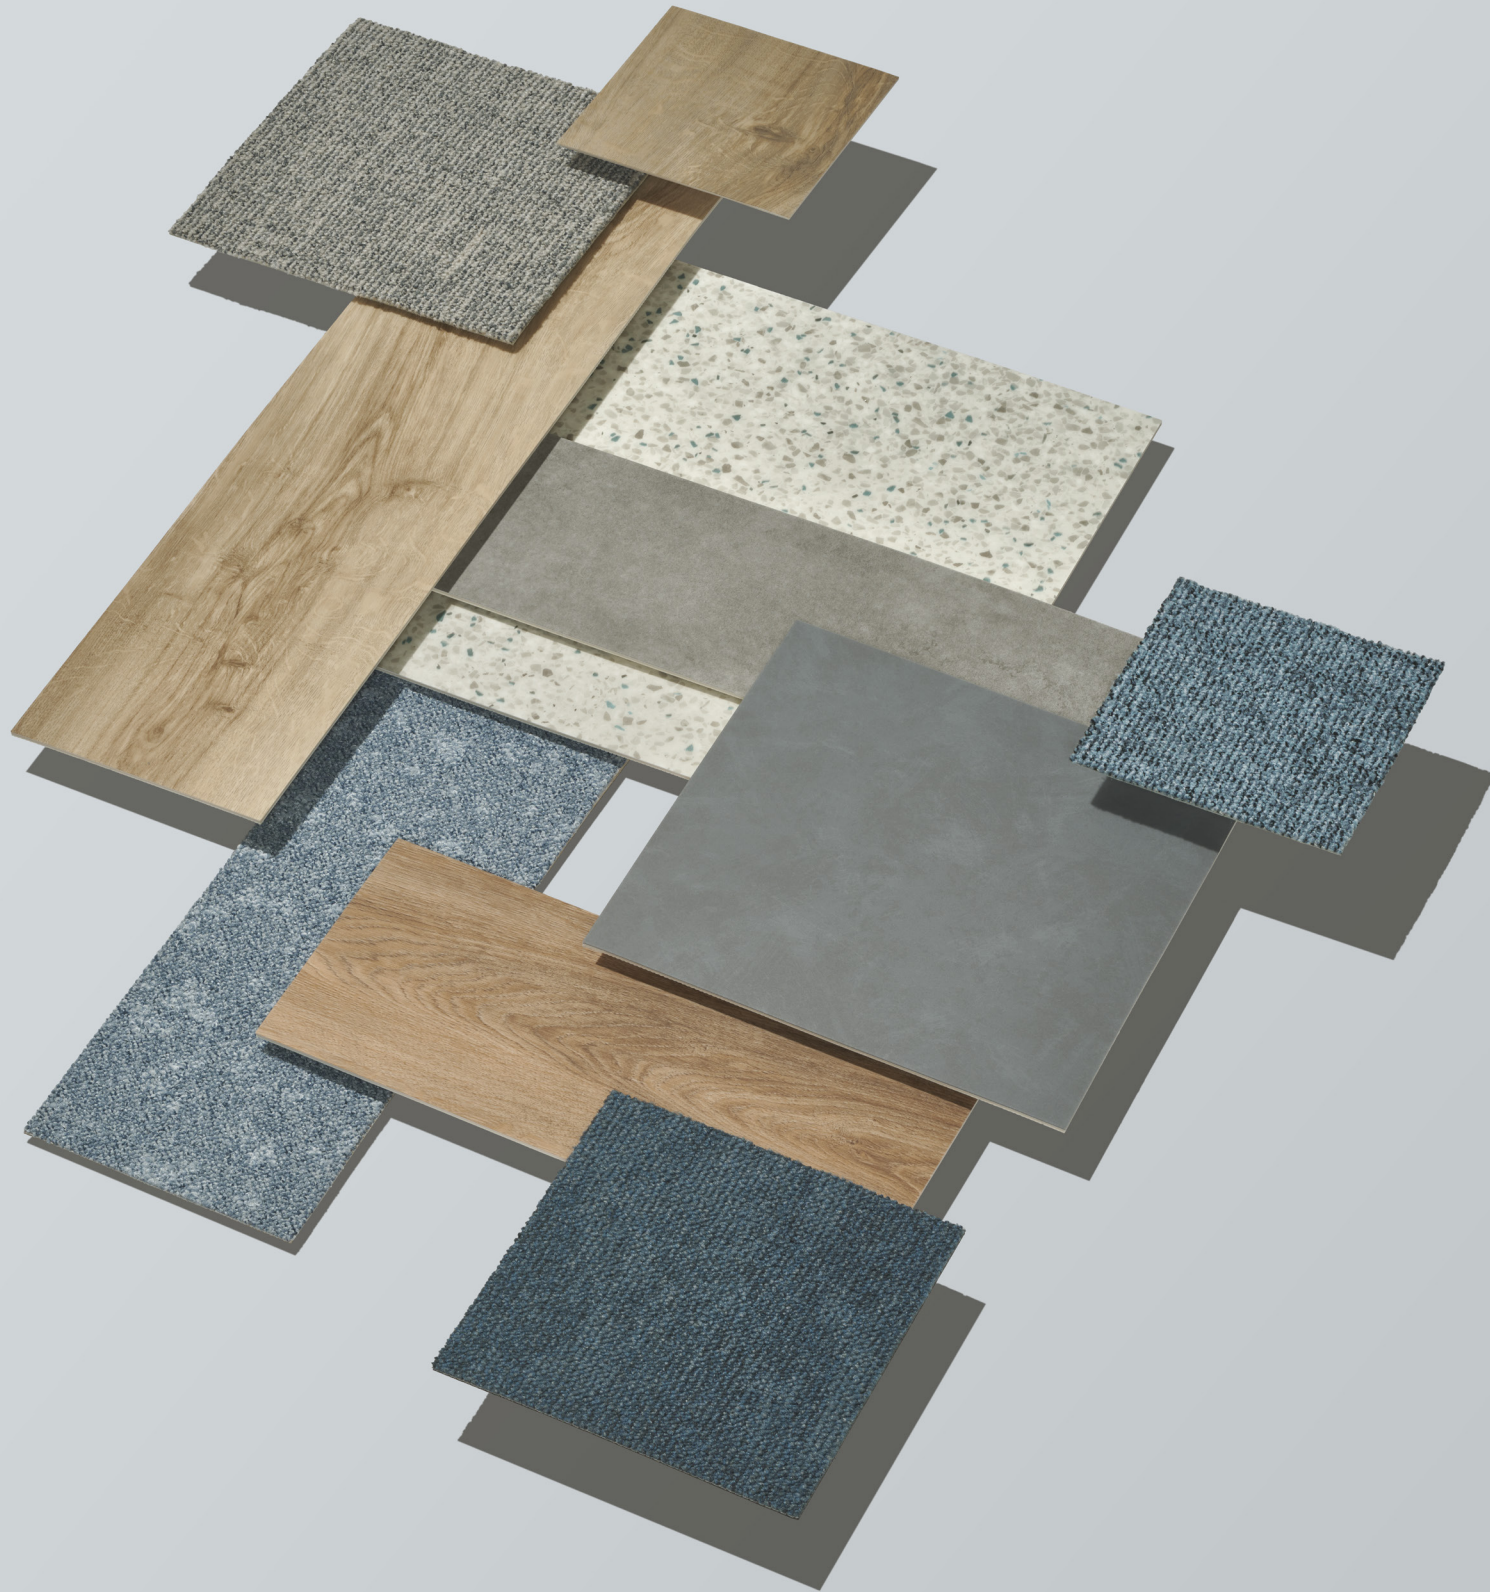

Classic Range

DIGITAL PRINTED DESIGN

DIGITAL PRINTED DESIGN

DIGITAL PRINTED DESIGN

DIGITAL PRINTED DESIGN