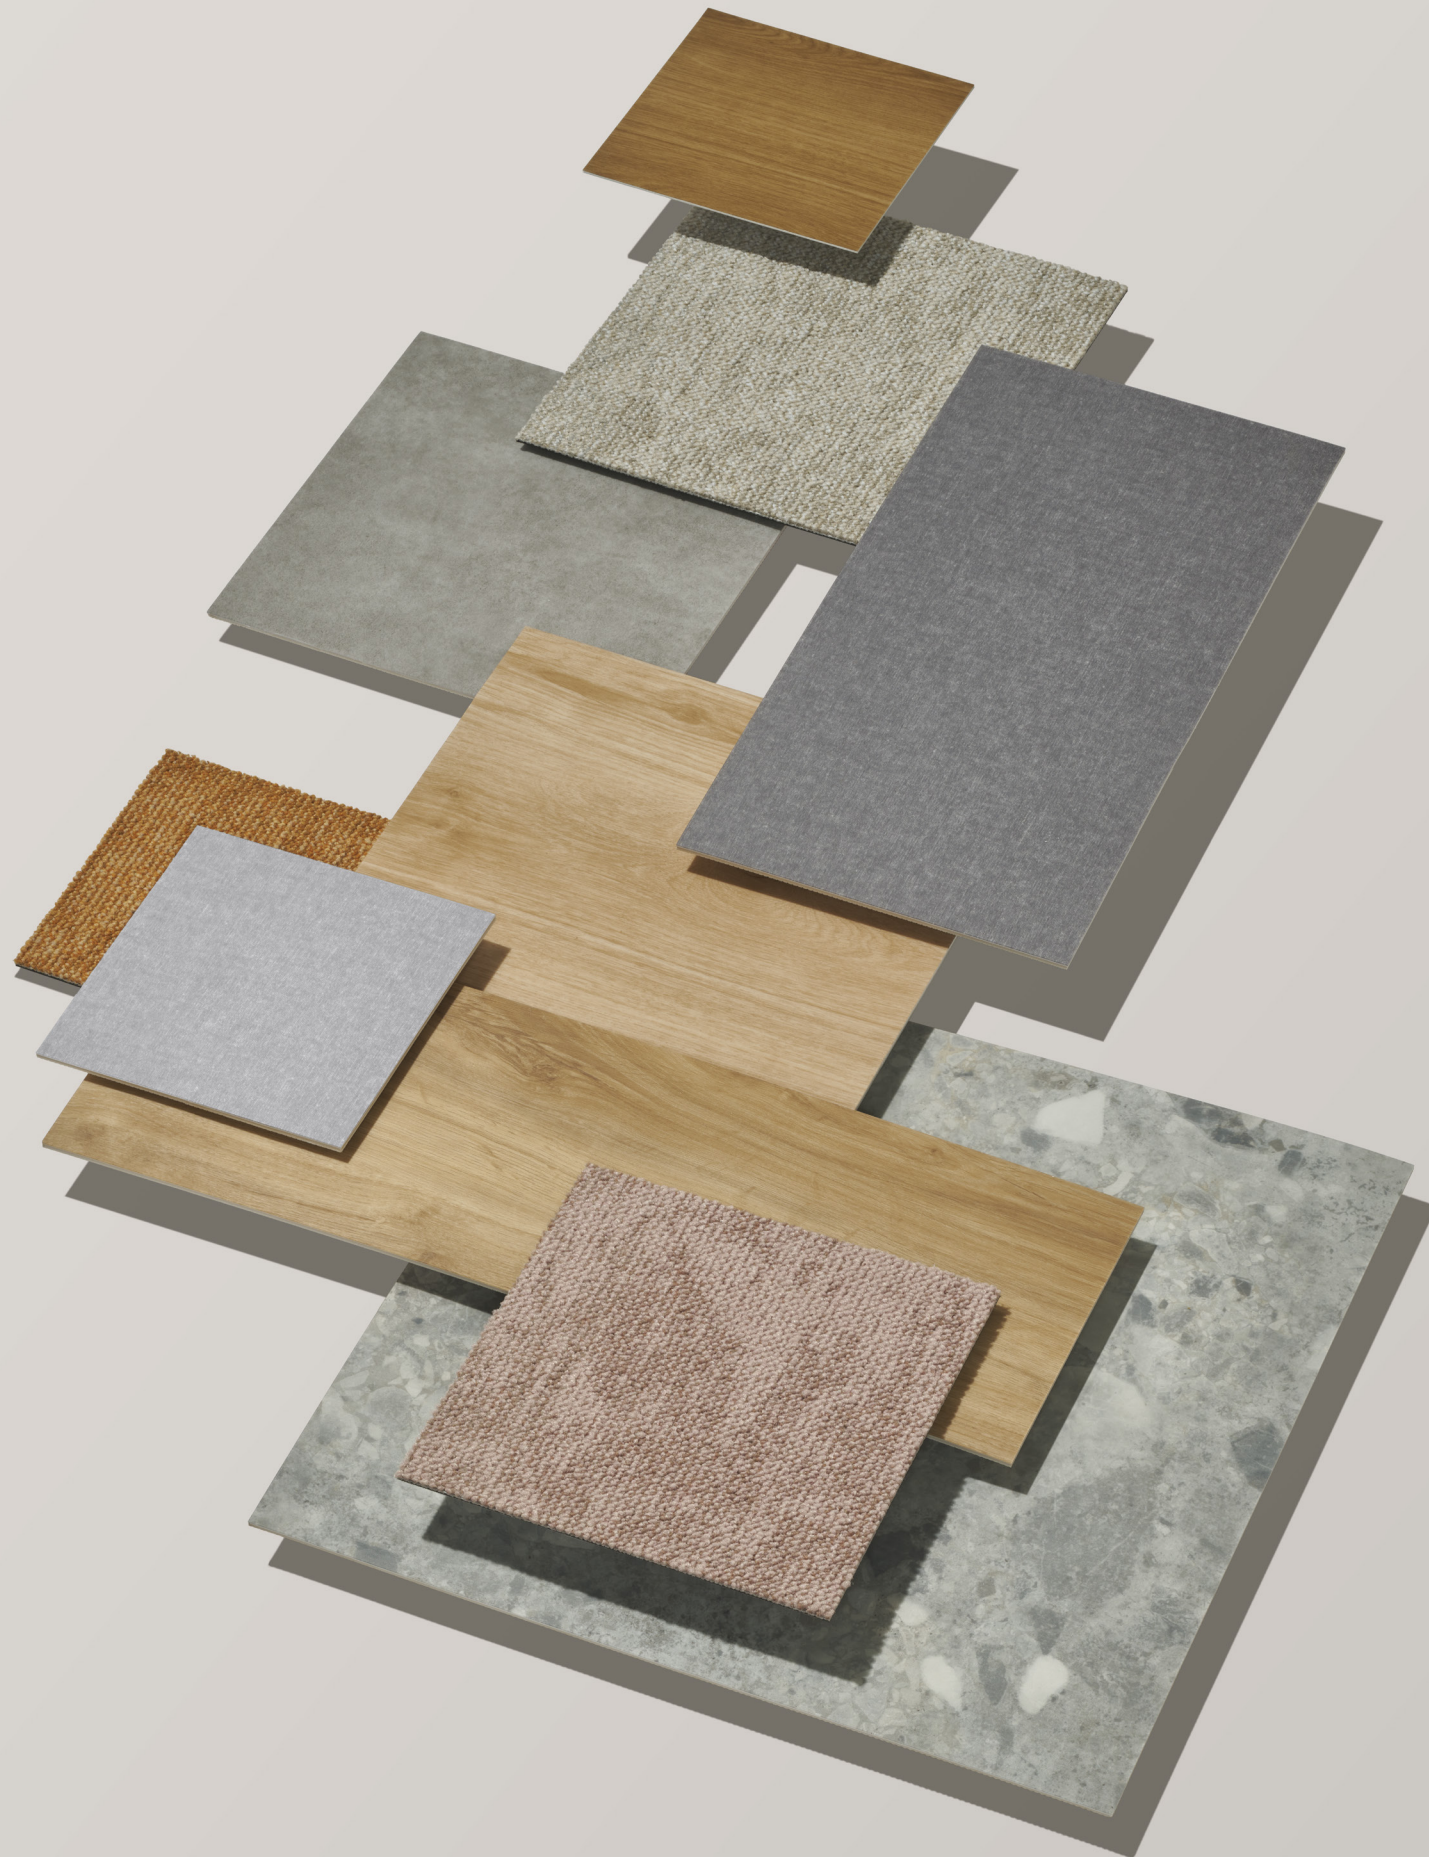

iD Square Loose-Lay Collection

Grouped into three coordinating categories, our new collection showcases Classic's timeless wood and stone, Stone's contemporary mineral mix and Textile's soft, tactile qualities. Our tiles are available in 12 printed designs with 43 harmonious colours and formats. Digital Printing (DP) offers premium realistic effects, no repeat patterns, and hyper-realistic décors that closely mimic natural materials. Thus iD Square Loose-Lay DP features more pronounced details, richer movements, and enhanced characteristics, like knots in Brook oak, and effects in Brecciastone.

PLANK 1
200 x 1200 mm

PLANK 2
250 x 1000 mm

SQUARE
500 x 500 mm

LARGE SQUARE
1000 x 1000 mm

Classic

ID SQUARE BROOK OAK BEIGE*
280035007

ID SQUARE BRECCIASTONE GREY*
280037012

A timeless range of five designs inspired by the natural patterns of wood, minerals and rock. From the linear spirals of Oak to smooth brushed Concrete and a new addition, fragmented BrecciaStone, these sophisticated brown, beige and grey neutrals form a bridge to the more contemporary aesthetic of our Stone and Textile ranges, all of which can be combined with DESSO carpet tiles.