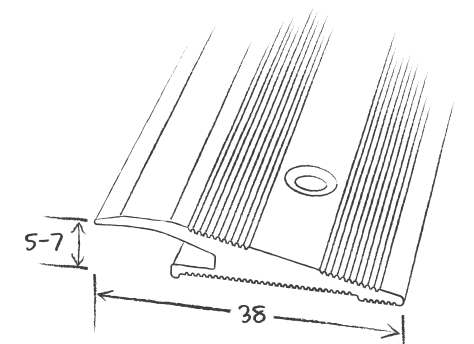

RAMP PROFILE

Very heavy traffic aluminium profile, to be screwed in

- ☐ Silver 1454 011
- ☒ Stainless Steel 1454 012
- 10 units of 2.7 lm