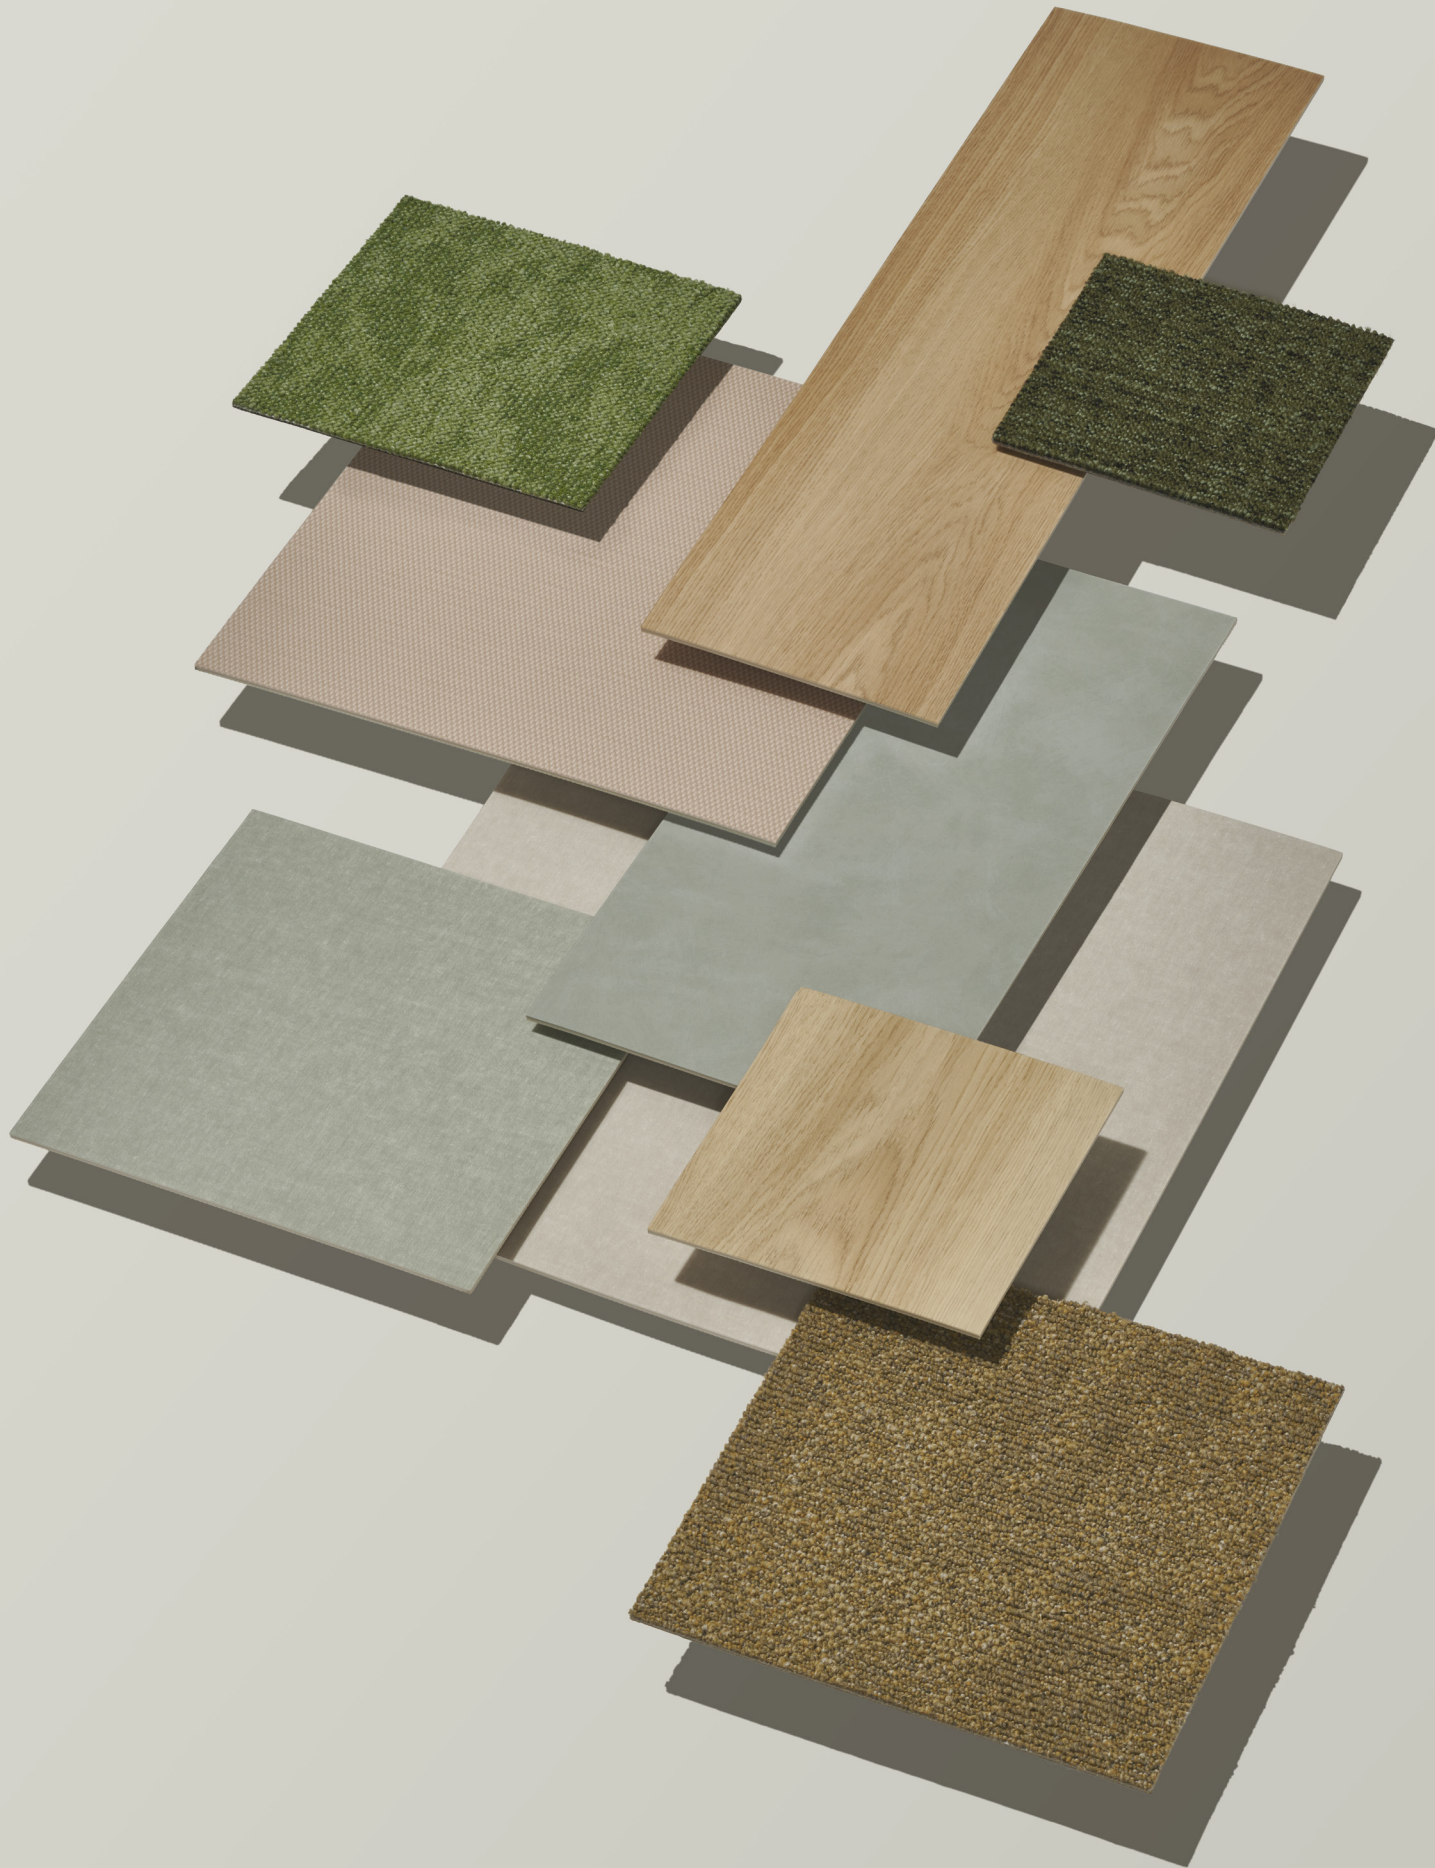

Textile Range