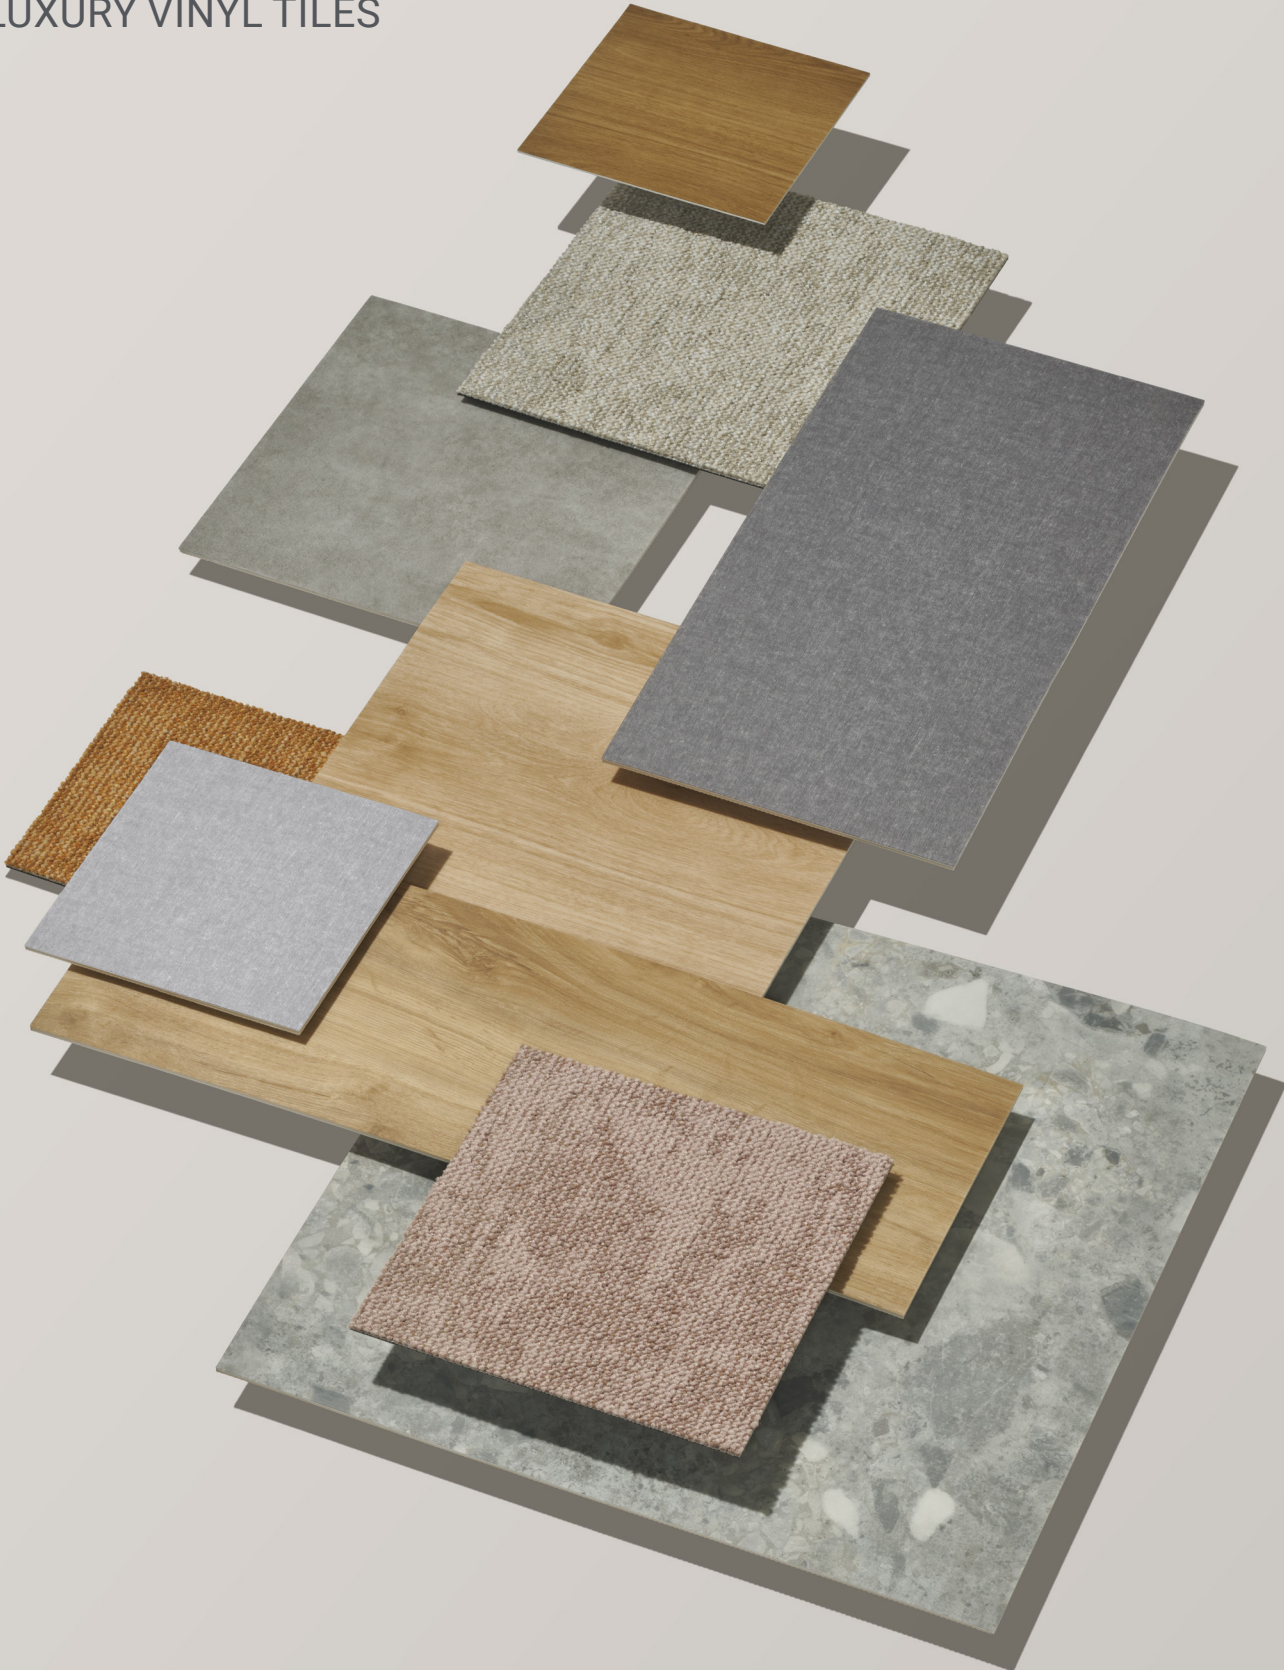

iD Square Loose-Lay

LUXURY VINYL TILES

Create LAB

Create your space.

iD Square Loose-Lay Create LAB invites you to experiment with creative flooring for inspirational interiors.

With a versatile collection that enables the creation of expressive and functional workspaces, our design approach focuses on four key pillars: inspiration, flow, circularity and wellbeing. This reinforces our ongoing commitment to Tarkett Human-Conscious Design®: to create flooring that is good for people and for the planet.

Create for Flow

Combine different patterns and tones to deliver rhythm and fluidity to dynamic, flexible workspaces. Compose functional zones for collaboration and concentration, create colourful pathways and add personality to transitional areas. Carve out space for textural surprise when seamlessly combining iD Square Loose-Lay Classic, Stone and Textile tiles with DESSO carpet, resulting in tactile, sensorial working environments.

PLANK 1
200 x 1200 mm

PLANK 2
250 x 1000 mm

SQUARE
500 x 500 mm

LARGE SQUARE
1000 x 1000 mm

Classic

ID SQUARE BROOK OAK BEIGE*
280035007

ID SQUARE BRECCIASTONE GREY*
280037012

A timeless range of five designs inspired by the natural patterns of wood, minerals and rock. From the linear spirals of Oak to smooth brushed Concrete and a new addition, fragmented BrecciaStone, these sophisticated brown, beige and grey neutrals form a bridge to the more contemporary aesthetic of our Stone and Textile ranges, all of which can be combined with DESSO carpet tiles.