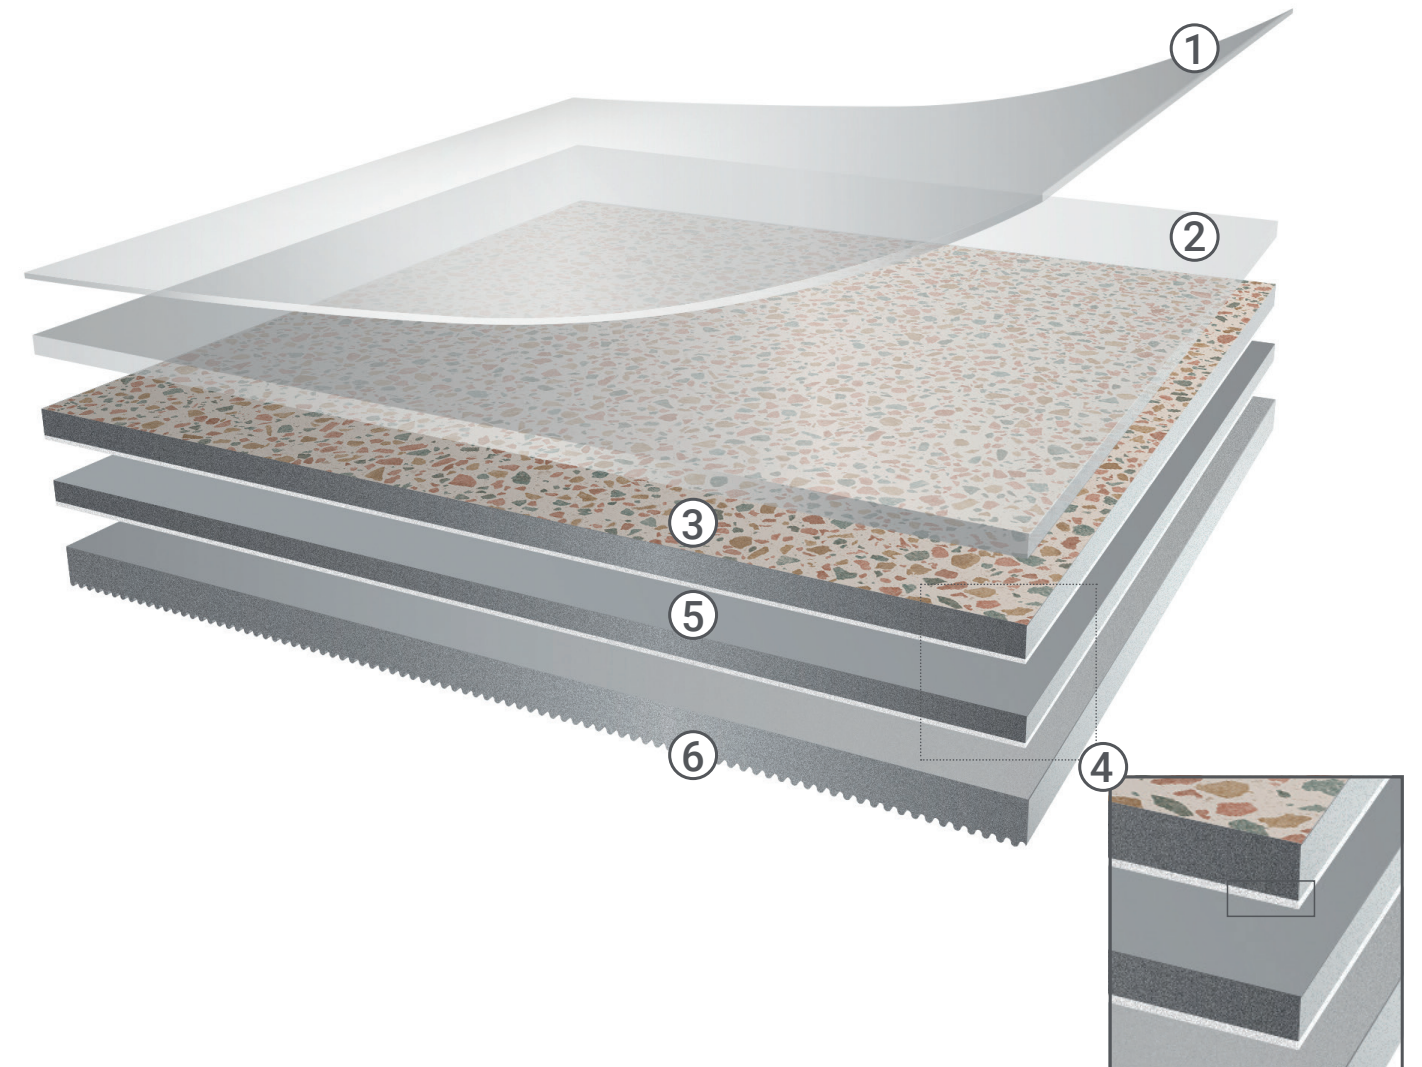

*We advise keeping a height difference of maximum 2.5 mm between carpet tiles and LVT, to avoid strips or levelling.

MATERIALS & MANUFACTURING

- 98% of materials assessed by a third party.
- No heavy metals, no biocides and no phthalates for more responsible PVC.
- Responsible production with 0% production waste to landfill.
- No carbon offsetting.
- 100% recirculated industrial water in a closed-loop system.

ID SQUARE
TERRAZZO GRANDE
SWEET MULTICO
280036016

Designed For Durability & Acoustics

1. Tektanium® surface treatment provides exceptional scratch, scuff and stain resistance.
2. Wear layer adds durability in high-traffic areas with a thickness of 0.8 mm.
3. Printed compact layer features authentic designs.
4. Glass fiber and PET film ensure exceptional dimensional stability.
5. Calendered underlayer minimises indentation and enhances acoustics.
6. Acoustic foam further reduces noise impact on the floor below.
7. Embossed foam backing prevents lateral movement, with arrows indicating the installation direction.