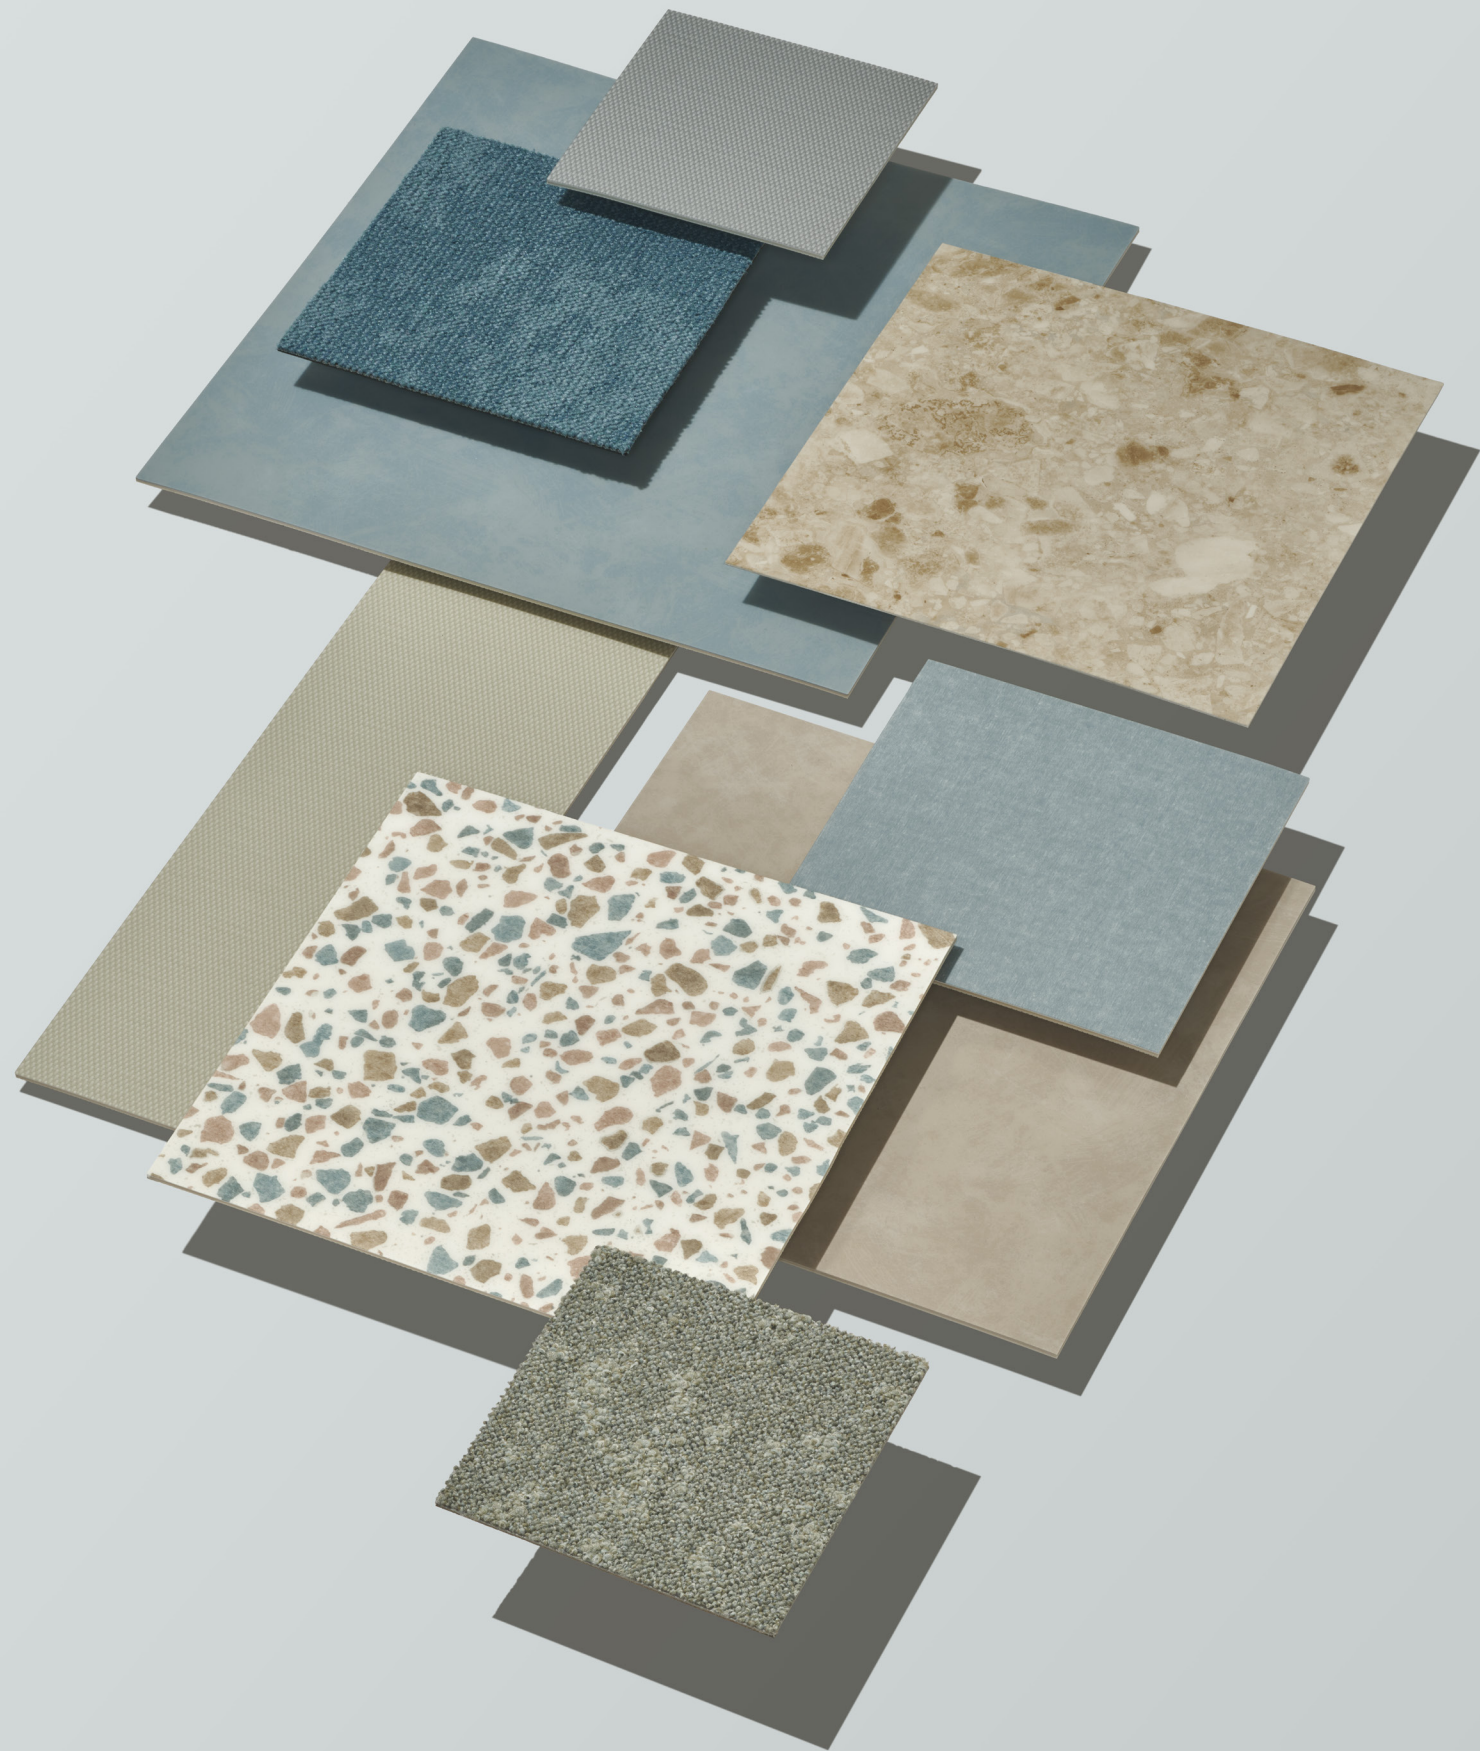

Stone Range