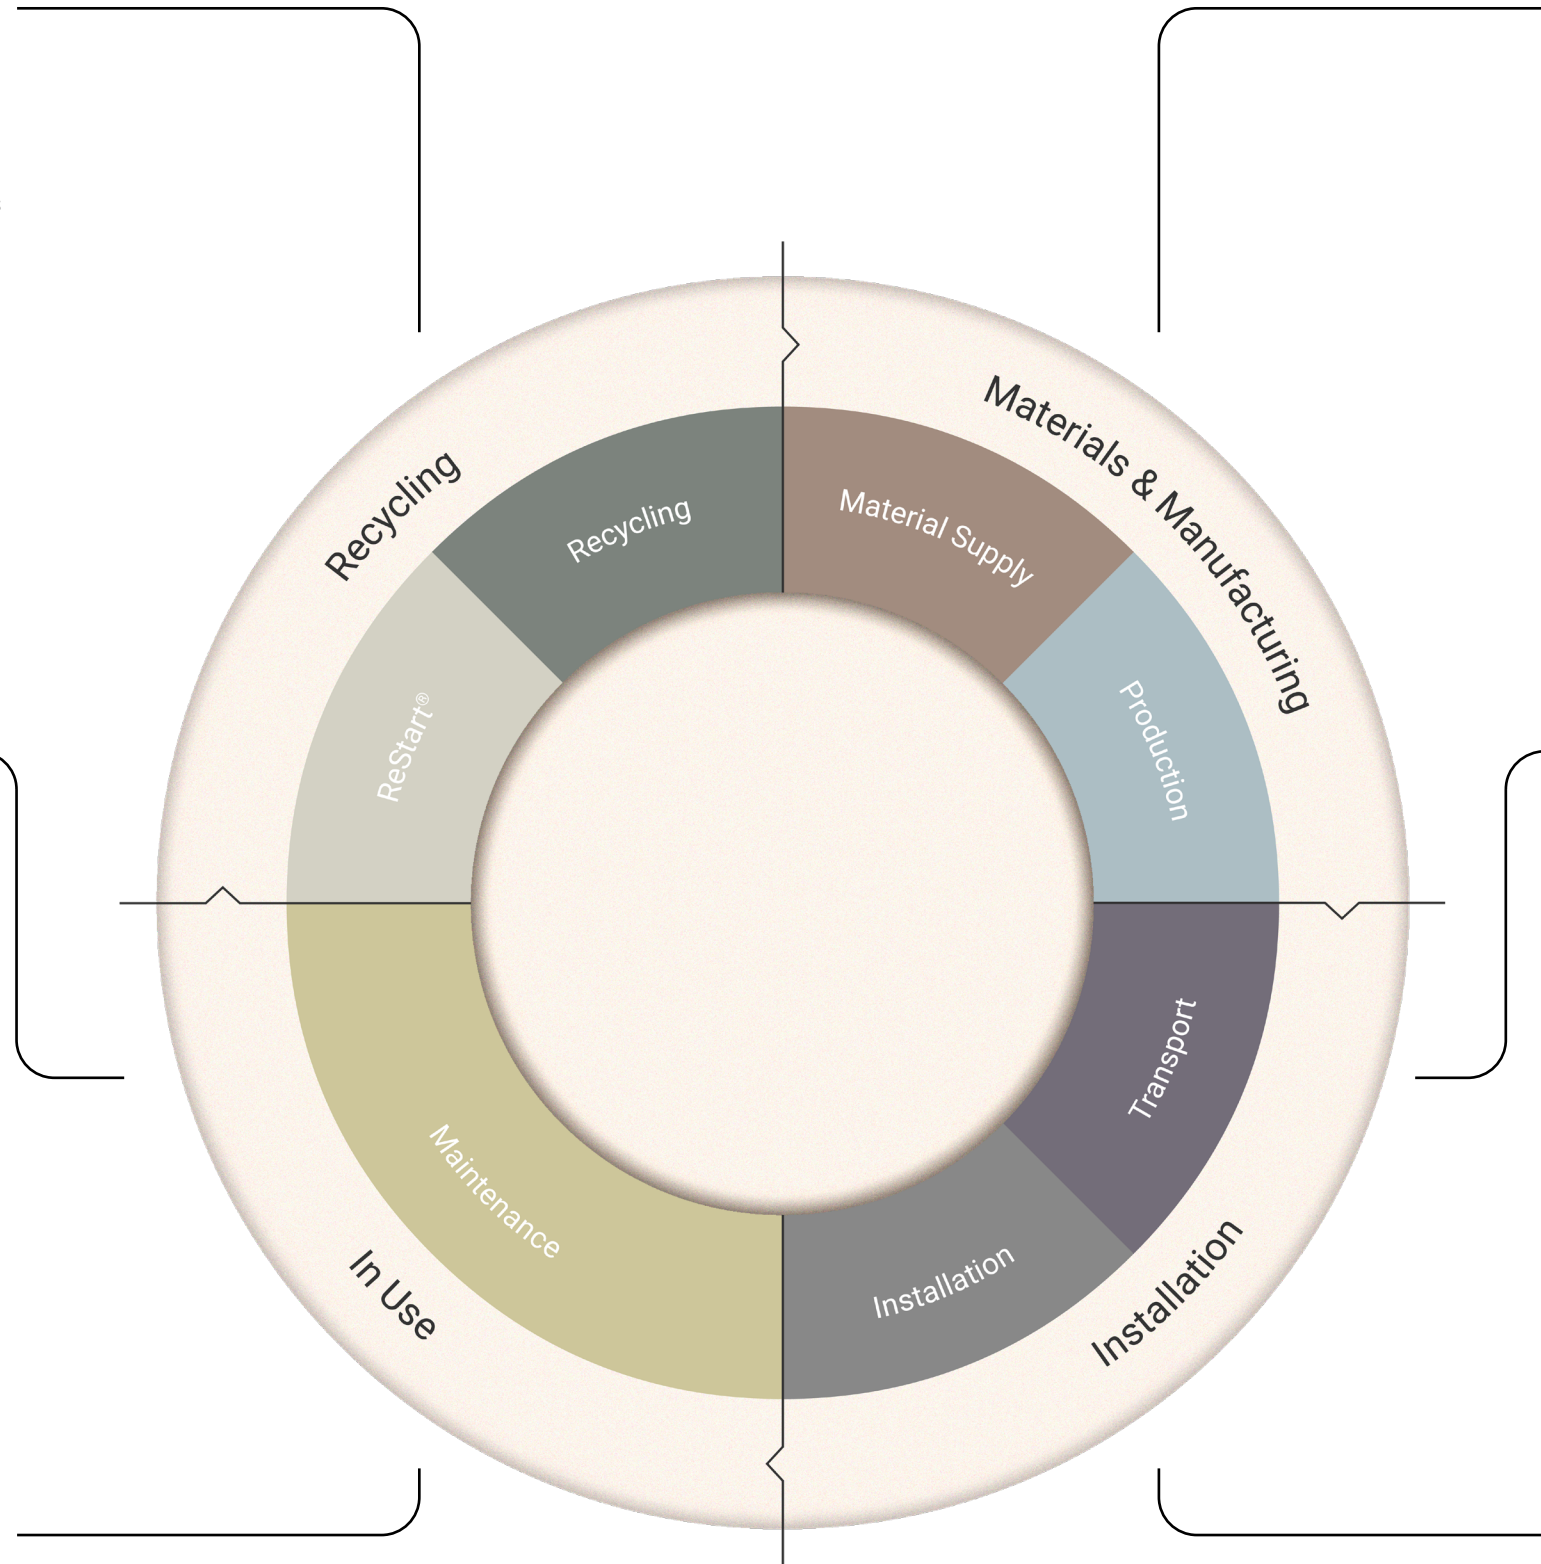

Recycled at our in-house recycling centre in Luxembourg.

DURABLE & LOW-MAINTENANCE

TEKTANIUM® surface treatment ensures scratch resistance, maintaining a pristine appearance with easy stain removal.

Featuring a 0.8 mm wear layer for added durability, ideal for high-traffic areas.

Simplified maintenance allows for quick replacement of individual tiles and planks.

ACOUSTIC COMFORT & WELLBEING

The highest in-room acoustic Class A insulation. Impact noise reduction of 17 dB.

Optimal indoor air quality
Ultra-low VOC emissions, less than 10 µg/m³.

*We advise keeping a height difference of maximum 2.5 mm between carpet tiles and LVT, to avoid strips or levelling.

MATERIALS & MANUFACTURING

- 98% of materials assessed by a third party.
- No heavy metals, no biocides and no phthalates for more responsible PVC.
- Responsible production with 0% production waste to landfill.
- No carbon offsetting.
- 100% recirculated industrial water in a closed-loop system.

TRANSPORT

Made in France for shorter transportation distances to our European customers for reduced carbon footprint.

LOOSE-LAY INSTALLATION

After use, our tiles can be cleanly removed for recycling.

Our Tarkett Academy provides learning programmes to support our customers in applying the correct installation methods.